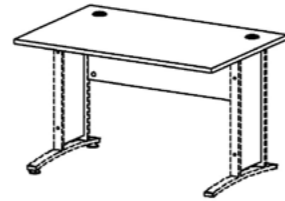

80403 Desk top w/modesty panel

for 80437, 80448

120.1 x 80.1 x 75 cm

47.3 x 31.5 x 29.5"

Colours: 49 - 61 - ak