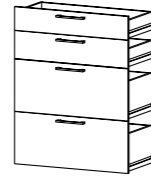

48.2 x 49.1 x 68.2 cm
19 x 19.3 x 26.9"
Colours: 49 - 61 - ak

BOOKCASES

80421 Bookcase

89.2 x 40.1 x 221.7 cm
35.1 x 15.8 x 87.3"
Colours: 49 - 61 - ak

80420 Bookcase

89.2 x 40.1 x 186 cm
35.1 x 15.8 x 73.2"
Colours: 49 - 61 - ak

80423 Bookcase

89.2 x 40.1 x 113.4 cm
35.1 x 15.8 x 44.6"
Colours: 49 - 61 - ak

FRONTS

80425 2 Drawers and 2 Doors

for 80420, 80421, 80423
83.7 x 36.5 x 105.4 cm
33 x 14.4 x 41.5"
Colours: 49 - 61 - ak

80426 4 Drawers