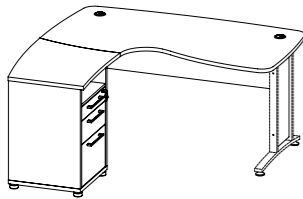

Colours: 03 - 49

80438 2 Corner legs

for 80402, 80403

5.6 x 60 x 72 cm

2.2 x 23.6 x 28.3"

Colours: 03 - 49

80448 Height adjustable legs

(220 V) for 80402, 80403, 80474

125 x 70 x 66.5 cm

49.2 x 27.6 x 26.2"

Colours: 03 - 49

DESKS, MOBILE CABINETS AND ACCESSORIES

80410 Corner desk

with cabinet, for 80437
159 x 150.4 x 75.4 cm
62.6 x 59.2 x 29.7"
Colours: ak - 49

80419 Mobile cabinet