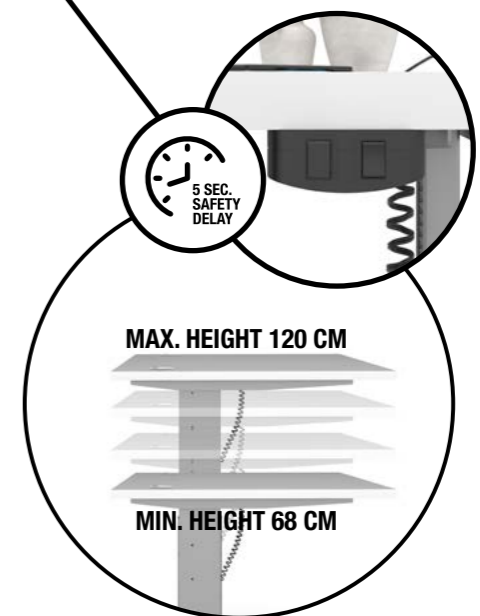

**COMBINE WITH YOUR
FAVORITE LEGS**

80437 2 End legs or 80448 Height adjustable legs

80448 Height adjustable legs

(220 V) for 80402, 80403, 80474

125 x 70 x 66.5 cm

49.2 x 27.6 x 26.2"

Colours: 03 - 49

80474 Desk top

for 80448

180 x 90 x 68.5 cm

70.9 x 35.4 x 27"

Colour: 49

MAX. HEIGHT 120 CM

MIN. HEIGHT 68 CM

80400/318 Desk combination

Colour ak49

150.1 x 80.1 x 75 cm

59.1 x 31.5 x 29.6"

Colours: 49 - 61 - ak

80403 Desk top w/modesty panel

for 80437, 80448

120.1 x 80.1 x 75 cm

47.3 x 31.5 x 29.5"

Colours: 49 - 61 - ak

Colours: 03 - 49

80438 2 Corner legs

for 80402, 80403

5.6 x 60 x 72 cm

2.2 x 23.6 x 28.3"

Colours: 03 - 49

80448 Height adjustable legs

(220 V) for 80402, 80403, 80474