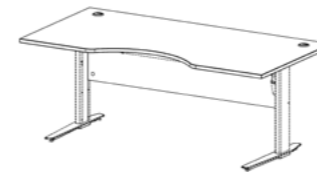

150.1 x 80.1 x 75 cm

59.1 x 31.5 x 29.6"

Colours: 49 - 61 - ak

80403 Desk top w/modesty panel

for 80437, 80448

120.1 x 80.1 x 75 cm

47.3 x 31.5 x 29.5"

Colours: 49 - 61 - ak

80474 Desk top

for 80448

180 x 90 x 68.5 cm

70.9 x 35.4 x 27"

Colours: 49

80458 Corner desk top

with supporting leg (80439)

for 80402, 80403