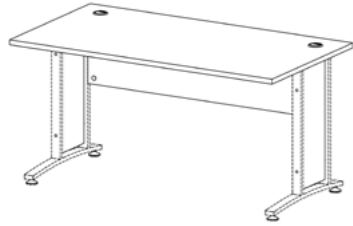

Colour ak

80423 Bookcase

89.2 x 40.1 x 113.4 cm

35.1 x 15.8 x 44.6"

Colours: 49 - 61 - ak

DESK TOPS AND LEGS

80402 Desk top w/modesty panel

for 80437, 80448

150.1 x 80.1 x 75 cm

59.1 x 31.5 x 29.6"

Colours: 49 - 61 - ak

80403 Desk top w/modesty panel

for 80437, 80448

120.1 x 80.1 x 75 cm

47.3 x 31.5 x 29.5"

Colours: 49 - 61 - ak