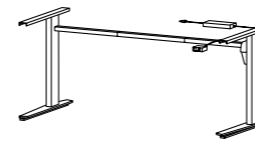

Colours: 03 - 49

80438 2 Corner legs

for 80402, 80403

5.6 x 60 x 72 cm

2.2 x 23.6 x 28.3"

Colours: 03 - 49

80448 Height adjustable legs

(220 V) for 80402, 80403, 80474